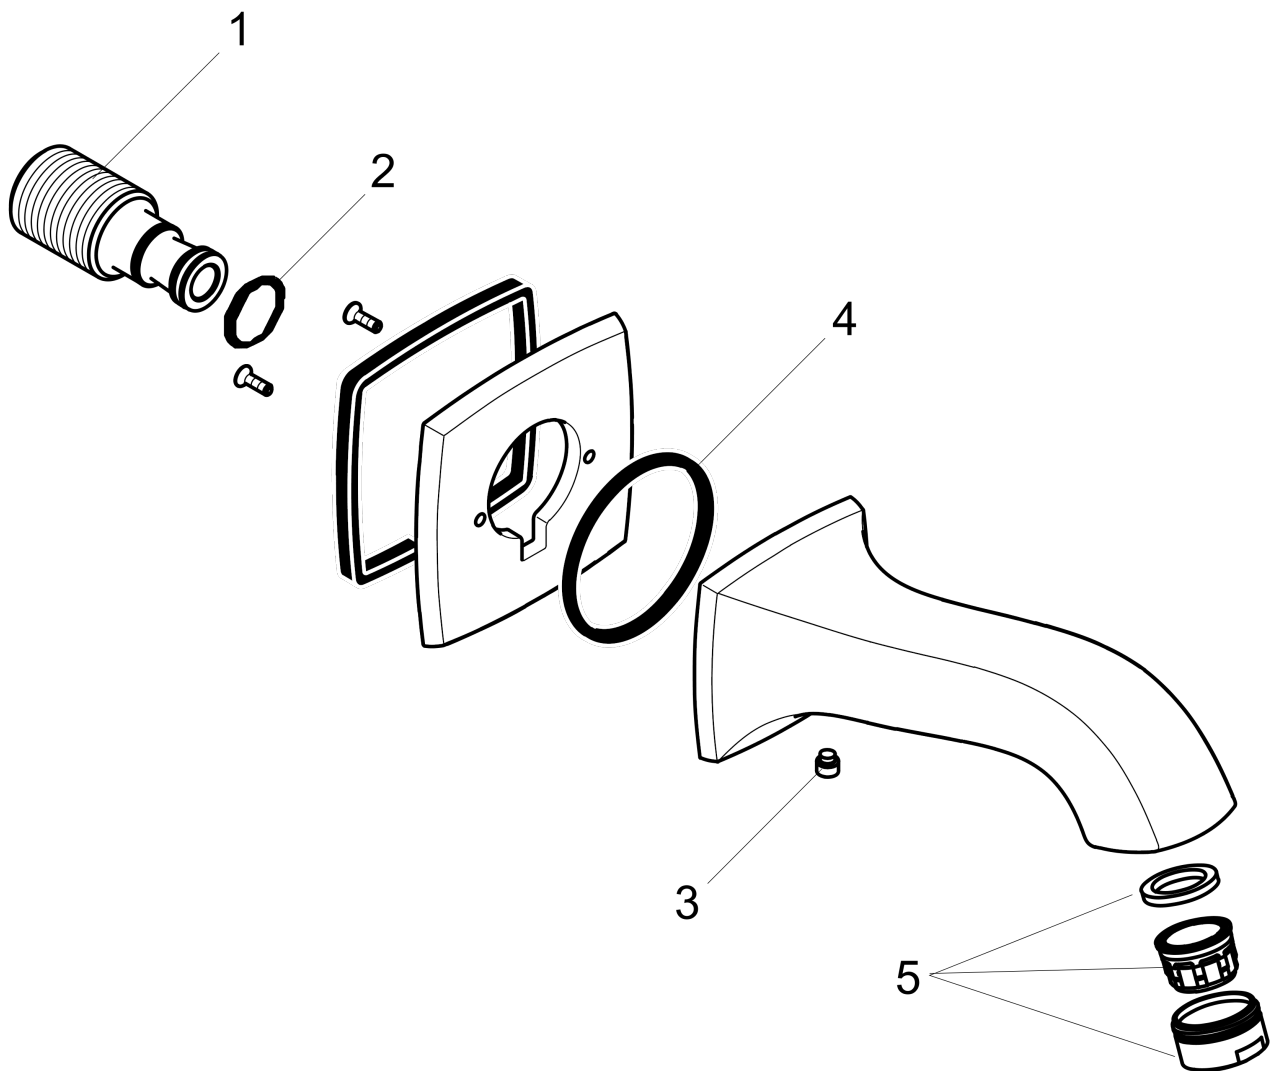

**Metropol Classic
Tub Spout**

Finishes : **brushed nickel** Part no. : **13425821**

Description

Features

- Solid brass

Item details

List Price \$ 212.00

Compliance

Product image

Scale drawing

**Metropol Classic
Tub Spout**

Finishes : **brushed nickel** Part no. : **13425821**

Exploded drawing

Year of production: >01/18

Metropol Classic

Tub Spout

Finishes : **brushed nickel** Part no. : **13425821**

Spare parts list

Year of production: >01/18

| Pos. | Description | Part no. | Price | PU |
|------|--------------------------|----------|-------|----|
| 1 | connecting thread | 95658001 | - | 1 |
| 2 | O-ring 13x2 | 98128000 | - | 1 |
| 3 | hollow set screw M6x6 | 97660000 | - | 1 |
| 4 | O-ring 48x5 | 98174000 | - | 1 |
| 5 | aerator M24x1 (30 l/min) | 96512820 | - | 1 |