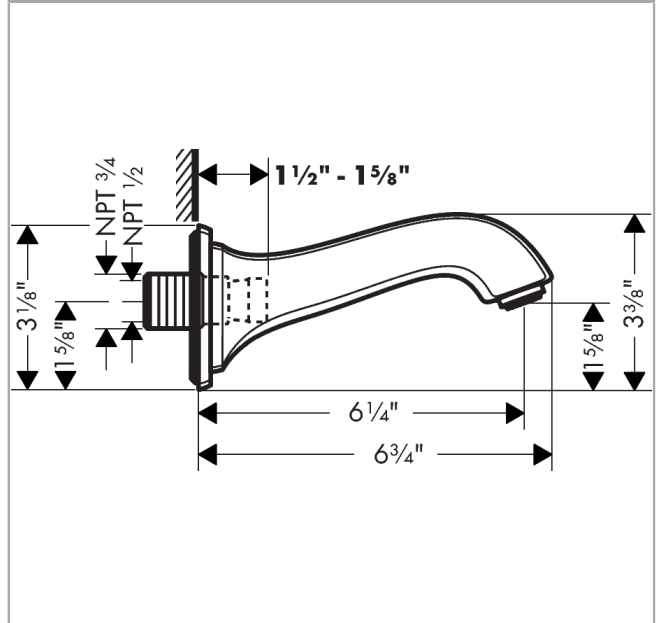

**Metropol Classic
Tub Spout**

Finishes : **brushed nickel** Part no. : **13425821**

Description

Features

- Solid brass

Item details

List Price \$ 212.00

Compliance

Product image

Scale drawing

**Metropol Classic
Tub Spout**

Finishes : **brushed nickel** Part no. : **13425821**

Exploded drawing

Year of production: >01/18

Metropol Classic

Tub Spout

Finishes : **brushed nickel** Part no. : **13425821**

Spare parts list

Year of production: >01/18

| Pos. | Description | Part no. | Price | PU |
|------|--------------------------|----------|-------|----|
| 1 | connecting thread | 95658001 | - | 1 |
| 2 | O-ring 13x2 | 98128000 | - | 1 |
| 3 | hollow set screw M6x6 | 97660000 | - | 1 |
| 4 | O-ring 48x5 | 98174000 | - | 1 |
| 5 | aerator M24x1 (30 l/min) | 96512820 | - | 1 |